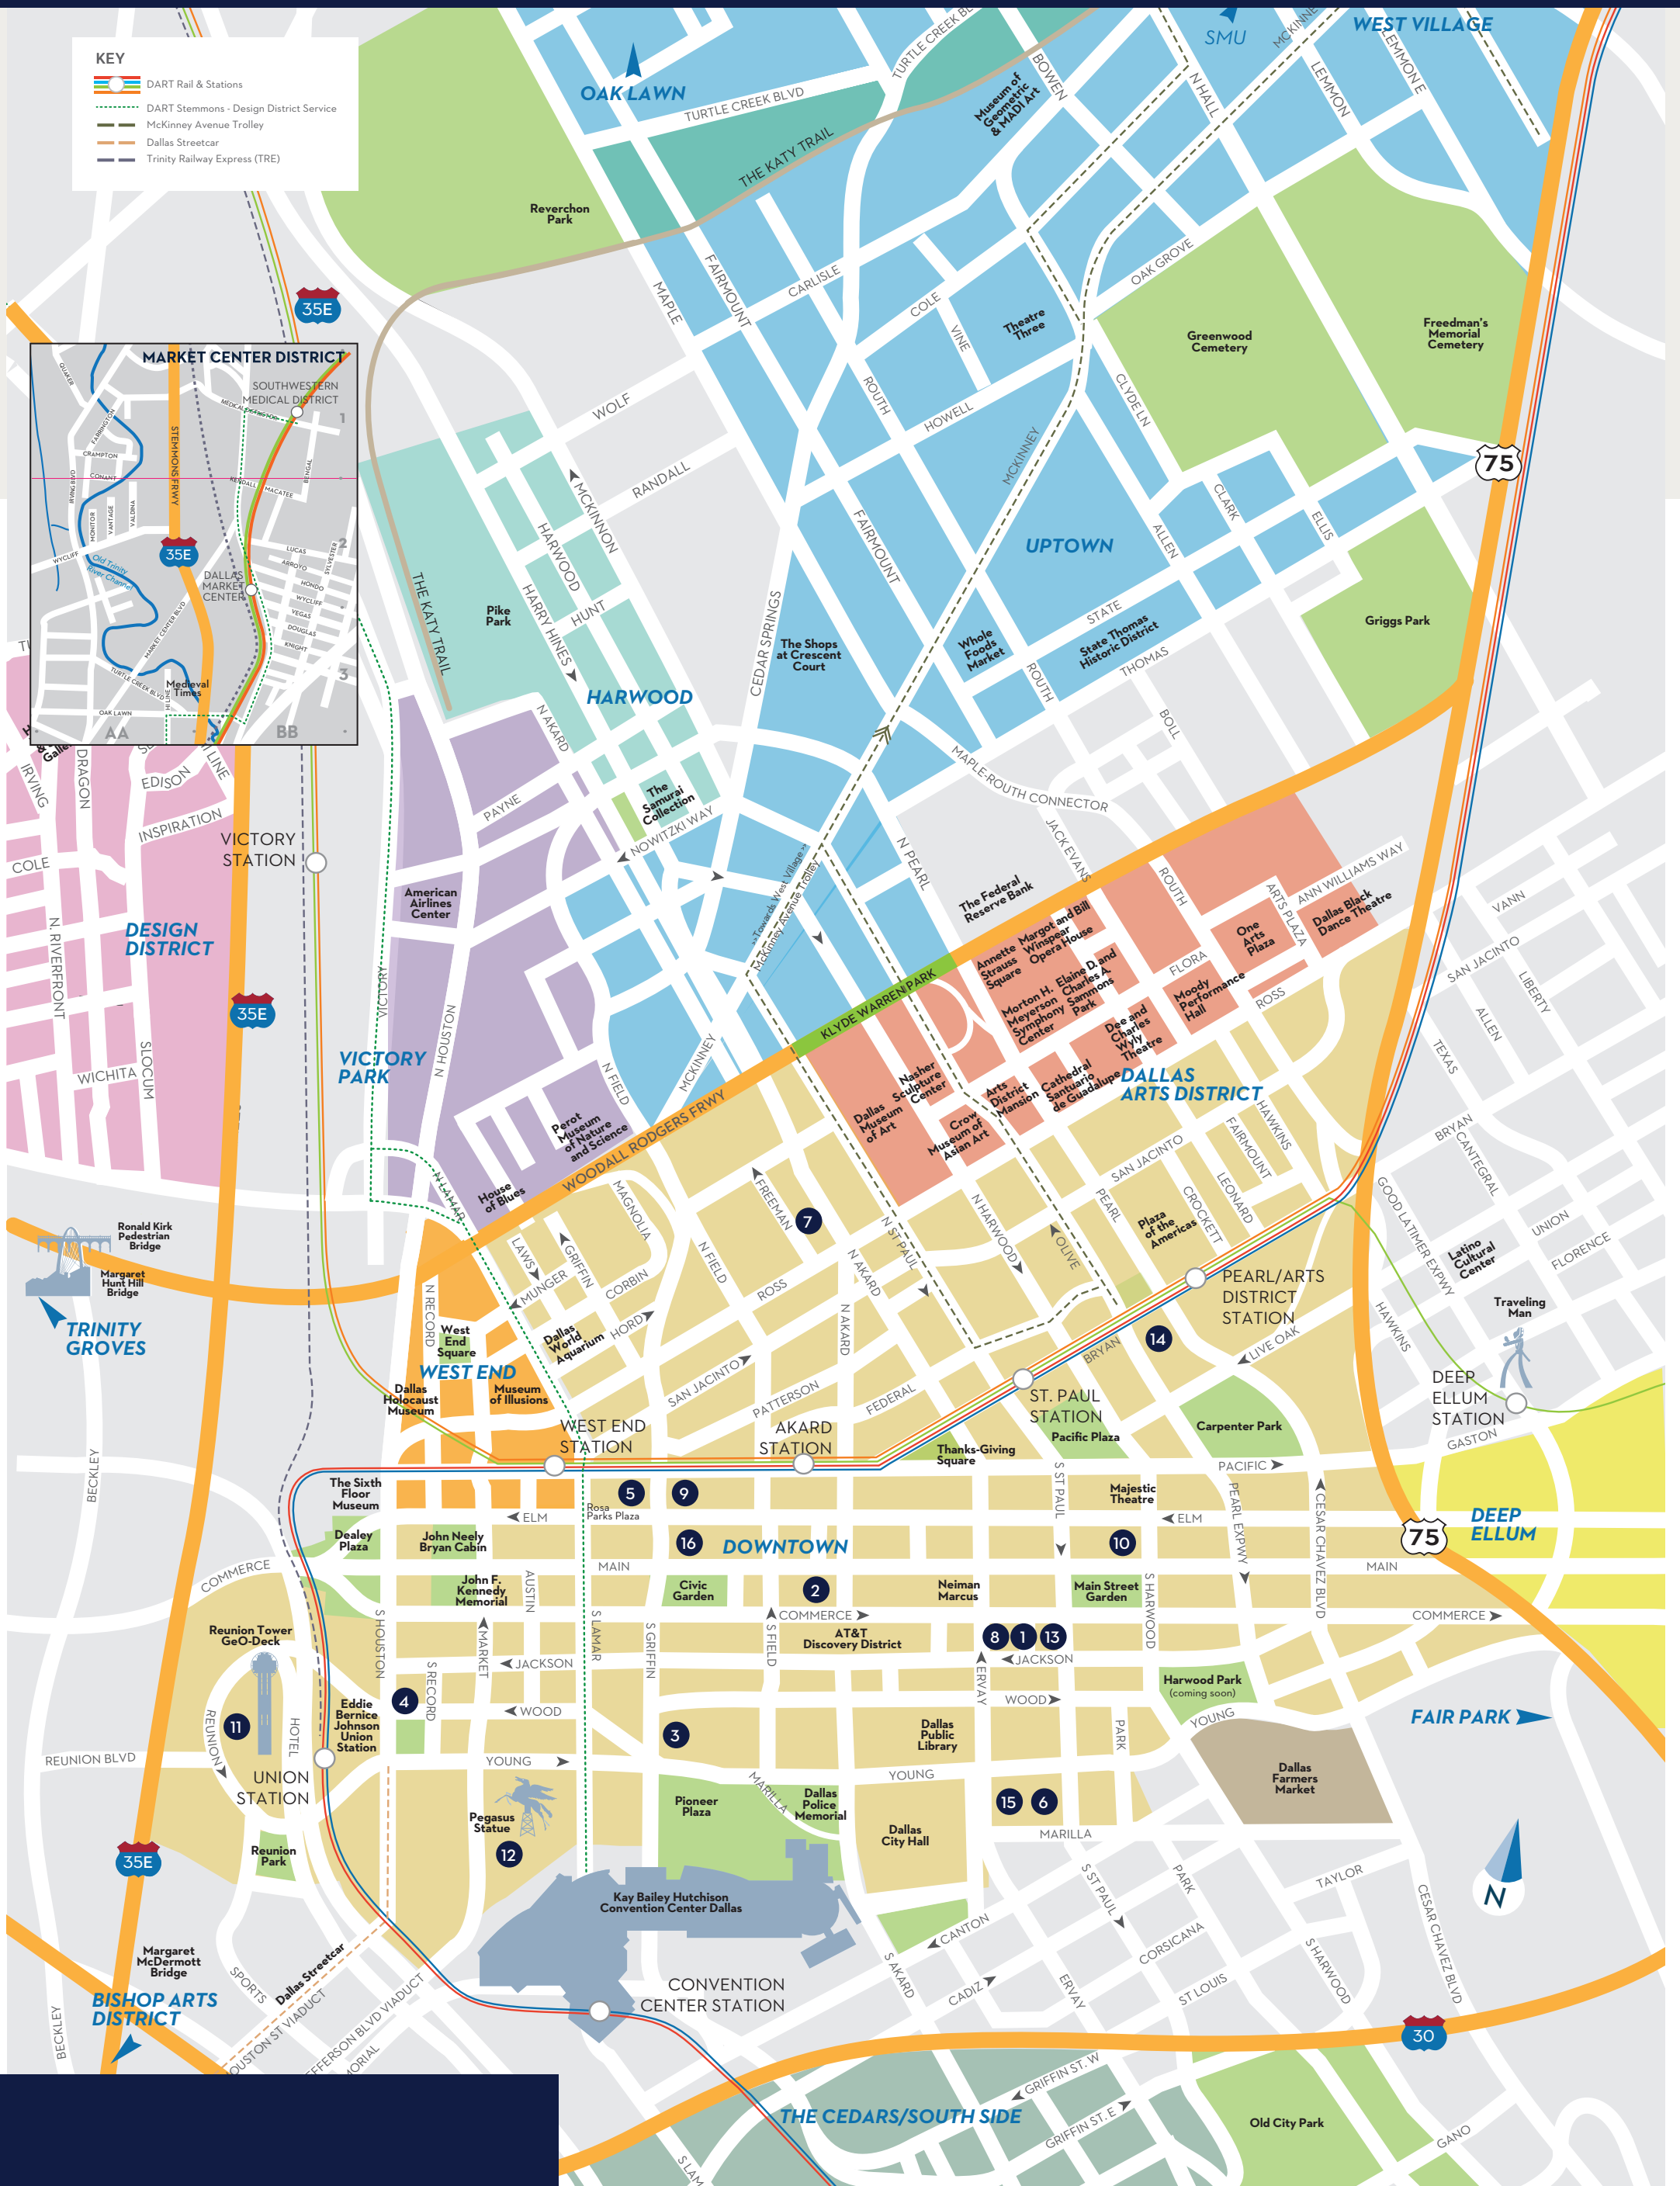

Downtown Dallas & SURROUNDING AREA

Convention Dates:
AUGUST 13-15

accommodations (DISTANCE FROM KBHCCD)

- | | |
|---|---|
| 1 AC Hotel by Marriott Dallas Downtown (0.5 MI) | 9 Homewood Suites Dallas Downtown (0.5 MI) |
| 2 Adolphus Hotel (0.4 MI) | 10 Hotel Indigo (0.7 MI) |
| 3 Aloft Dallas Downtown (0.2 MI) | 11 Hyatt Regency Dallas (0.5 MI) |
| 4 Courtyard by Marriott Dallas Downtown (0.4 MI) | 12 Omni Dallas Hotel (CONNECTED TO KBHCCD VIA SKYBRIDGE) |
| 5 Crowne Plaza Dallas Downtown (0.6 MI) | 13 Residence Inn by Marriott Dallas Downtown (0.5 MI) |
| 6 Fairfield Inn & Suites Dallas Downtown (0.3 MI) | 14 Sheraton Dallas (1 MI) |
| 7 Fairmont Dallas Hotel (0.9 MI) | 15 TownePlace Suites by Marriott Dallas Downtown (0.3 MI) |
| 8 Hampton Inn & Suites Dallas Downtown (0.5 MI) | 16 Westin Dallas Downtown (0.5 MI) |

*DRIVING DISTANCE