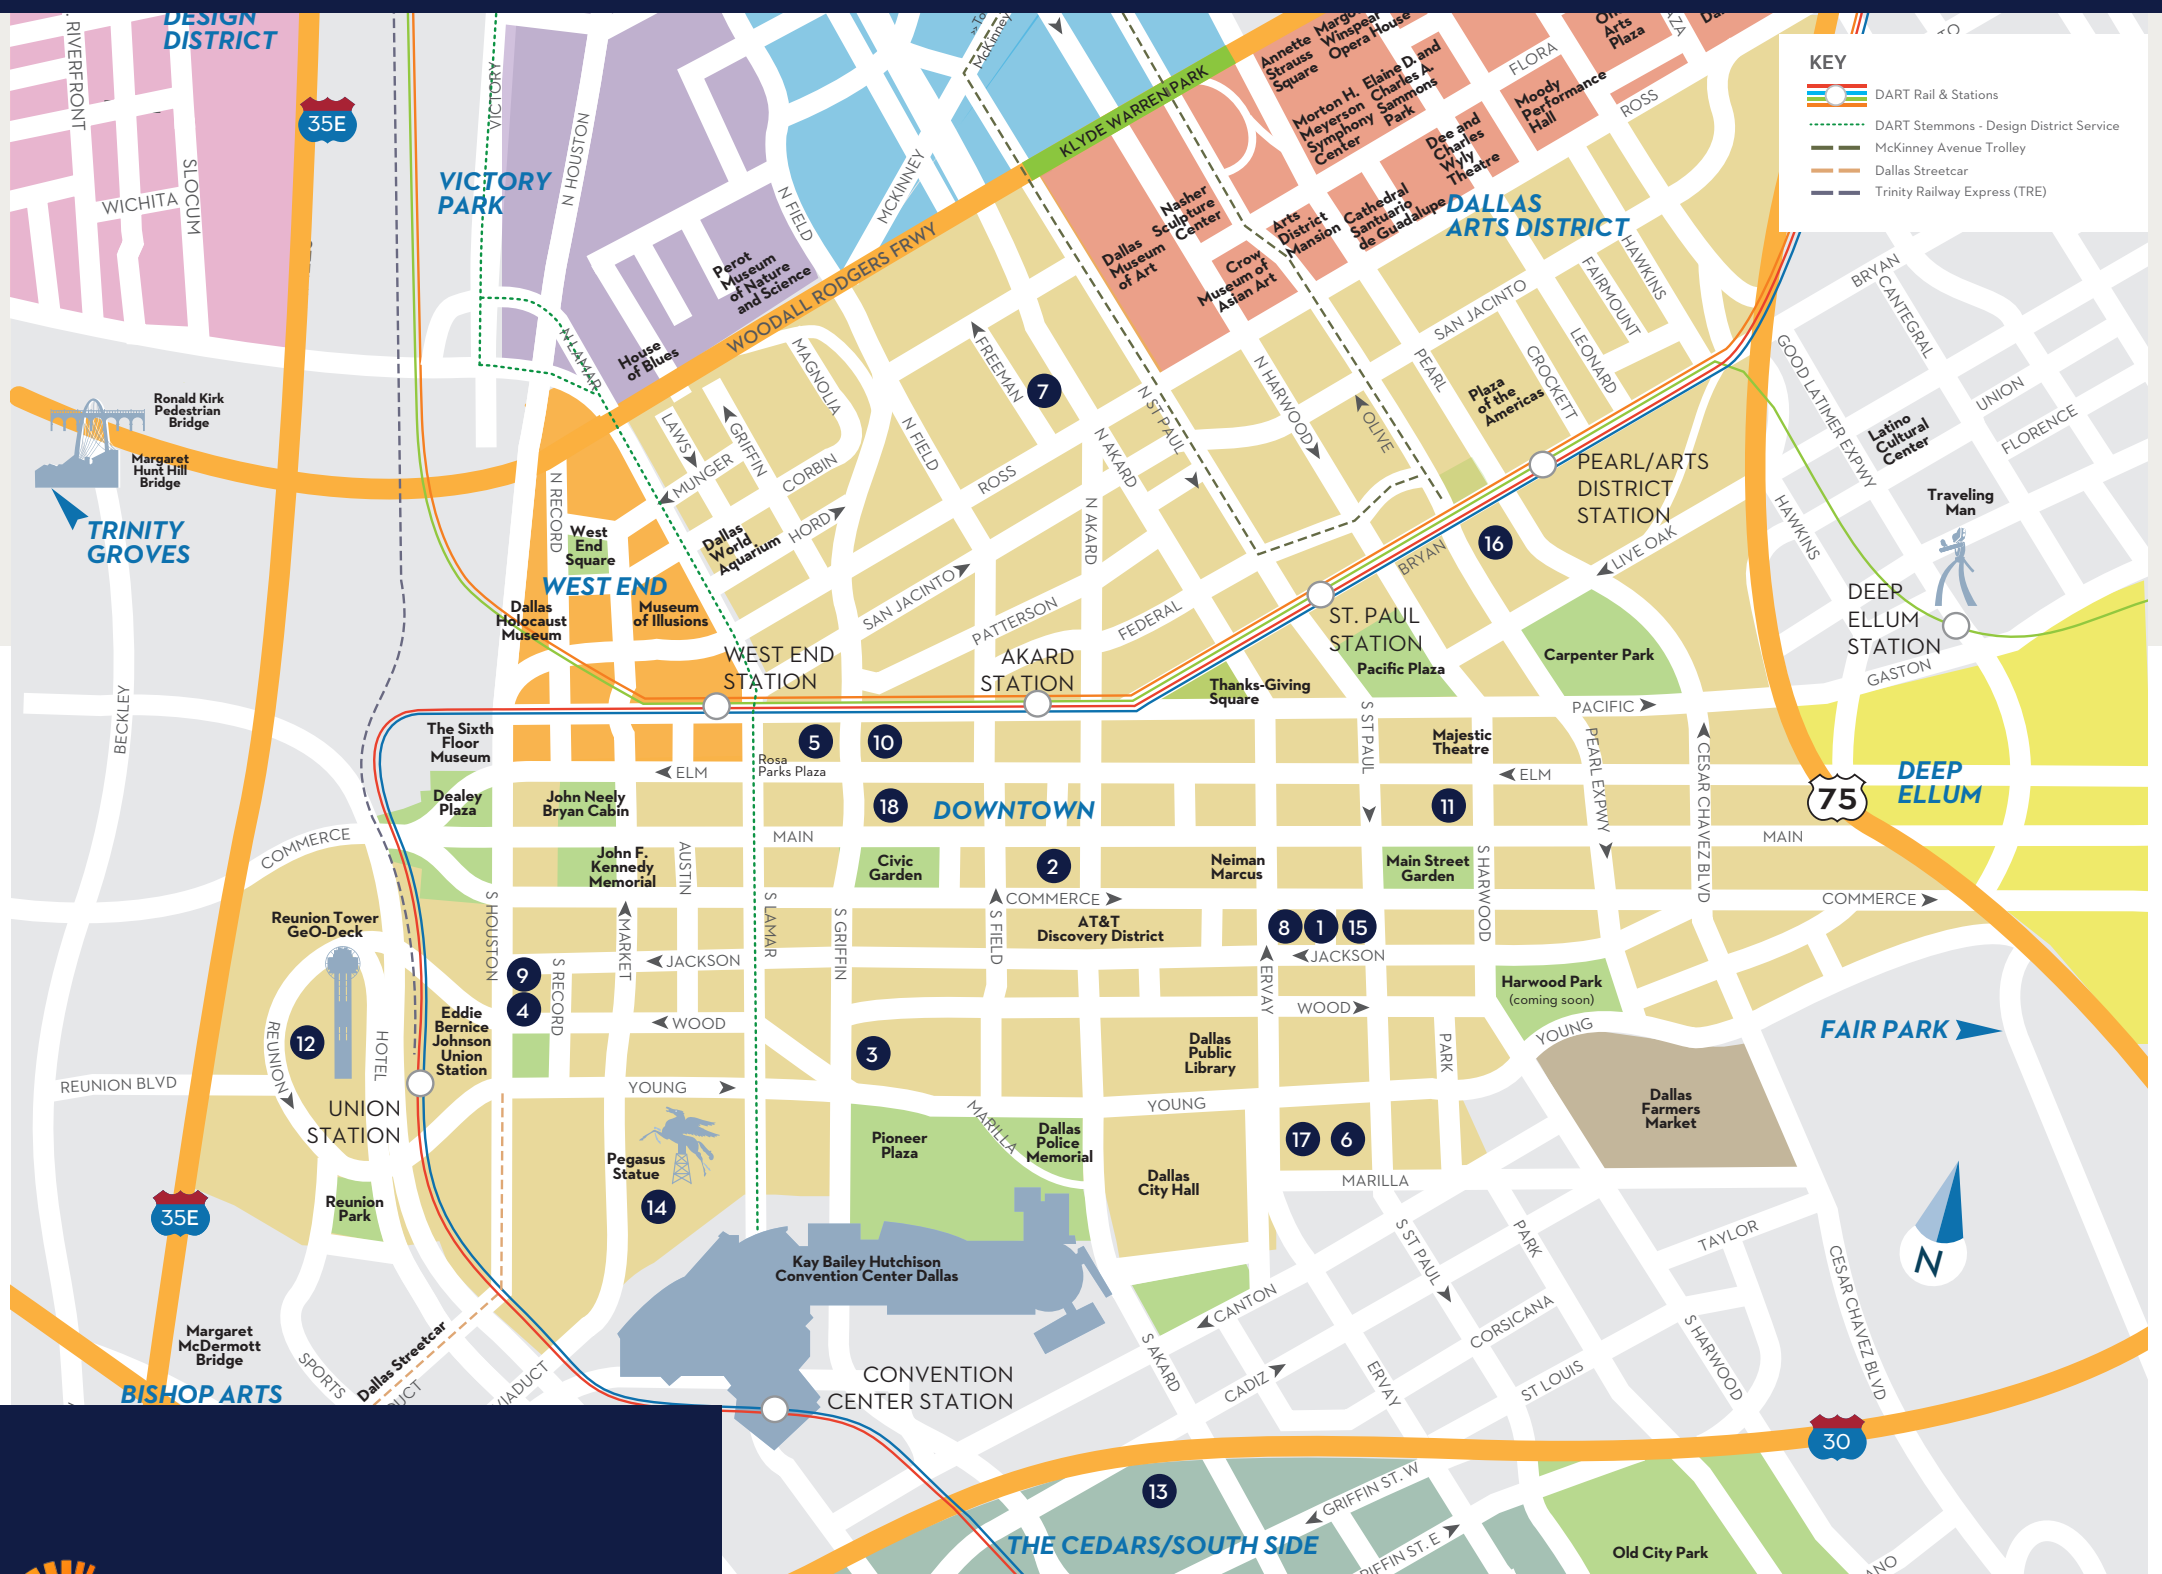

# Downtown Dallas & SURROUNDING AREA

**KEY**

- DART Rail & Stations
- DART Stemmans - Design District Service
- McKinney Avenue Trolley
- Dallas Streetcar
- Trinity Railway Express (TRE)

Convention Dates:  
**AUGUST 13-15**

## accommodations (DISTANCE FROM KBHCCD)

- |   |   |
|---|---|
| <ul style="list-style-type: none"> <li>1 AC Hotel by Marriott Dallas Downtown (0.5 MI) 🚗</li> <li>2 Adolphus Hotel (0.4 MI) 🚗</li> <li>3 Aloft Dallas Downtown (0.2 MI)</li> <li>4 Courtyard by Marriott Dallas Downtown (0.4 MI)</li> <li>5 Crowne Plaza Dallas Downtown (0.6 MI) 🚗</li> <li>6 Fairfield Inn &amp; Suites Dallas Downtown (0.3 MI) 🚗</li> <li>7 Fairmont Dallas Hotel (0.9 MI) 🚗</li> <li>8 Hampton Inn &amp; Suites Dallas Downtown (0.5 MI) 🚗</li> <li>9 Holiday Inn Express Dallas Downtown (0.5 MI)</li> </ul> | <ul style="list-style-type: none"> <li>10 Homewood Suites Dallas Downtown (0.5 MI) 🚗</li> <li>11 Hotel Indigo (0.7 MI) 🚗</li> <li>12 Hyatt Regency Dallas (0.5 MI)</li> <li>13 Lorenzo Hotel (0.3 MI) 🚗</li> <li>14 Omni Dallas Hotel (CONNECTED TO KBHCCD VIA SKYBRIDGE)</li> <li>15 Residence Inn by Marriott Dallas Downtown (0.5 MI) 🚗</li> <li>16 Sheraton Dallas (1 MI) 🚗</li> <li>17 TownePlace Suites by Marriott Dallas Downtown (0.3 MI) 🚗</li> <li>18 Westin Dallas Downtown (0.5 MI) 🚗</li> </ul> |
|---|---|

\*DRIVING DISTANCE | 🚗 SHUTTLE SERVICE